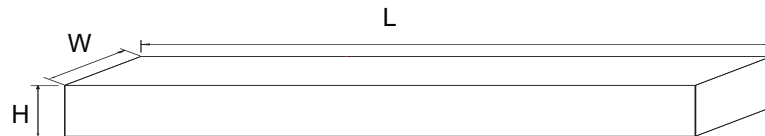

Inbox Size

Description	Dimension	Specification(mm typical)
Length	L	520
Width	W	115
Height	H	60