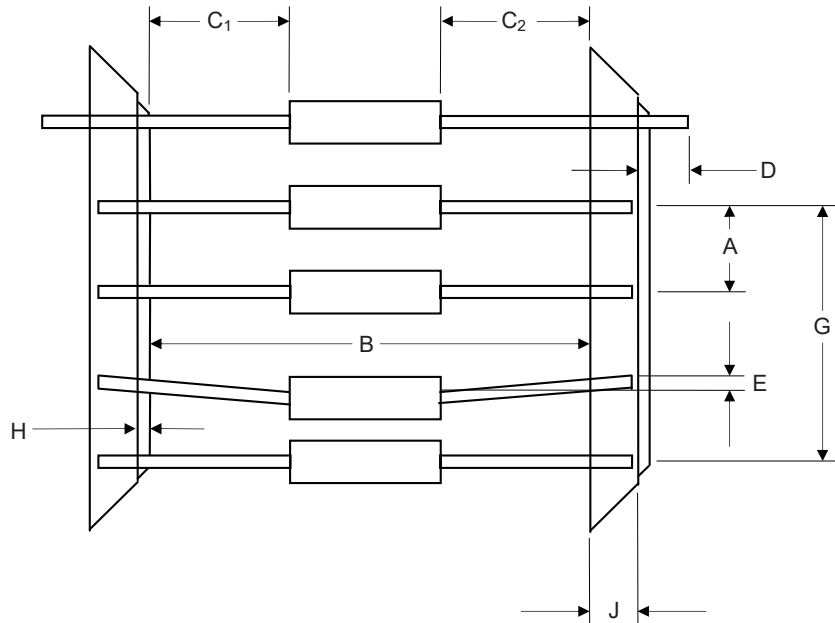

**Package 3D Photo**

Note: 1. High Temperature Solder Exemption Applied, see EU Directive Annex 7a.

**Package Outline Dimensions**

DIMENSIONS					
DIM	INCHES		MM		NOTE
	MIN	MAX	MIN	MAX	
A	0.340	0.360	8.60	9.10	
B	0.340	0.360	8.60	9.10	
C	0.048	0.052	1.20	1.32	
D	1.000	-----	25.40	-----	

## Reel Dimensions

Description	Dimension	Specification(mm)
Reel Diameter	A	330
Core Diameter (Outside Dimension)	B	16.6±0.4
Arbor Hole Diameter	C	85.7±0.3
Reel Width	D	79.0±1.0

## Reel Taping Specifications

Dimensions apply to both sides of the reel

Description	Dimension	Specification(mm)
Component Pitch	A	10.0±0.5
Inside Tape Spacing	B	52.4±1.5
Lead To Lead Eccentricity	[C <sub>1</sub> - C <sub>2</sub> ]	1.0 Max.
Lead Extension	D	0.5 Max.
Lead Bending	E	1.2 Max.
Cumulative Pitch	G	1.5 per 10 pitch
Exposed Adhesive	H	0.8 Max.
Tape Width	J	6.0±0.4
Tape Leader	Beginning and end of reel or ammo pack	300.0 Min.
Empty Spaces	Consecutive missing components not allowed	<0.1%
Polarity Marking	All polarized components shall be oriented in the same direction. The cathode tape shall be colored and the anode tape shall be white or light beige.	

### Ammo Size

Description	Dimension	Specification(mm typical)
Length	L	260
Width	W	75
Height	H	150