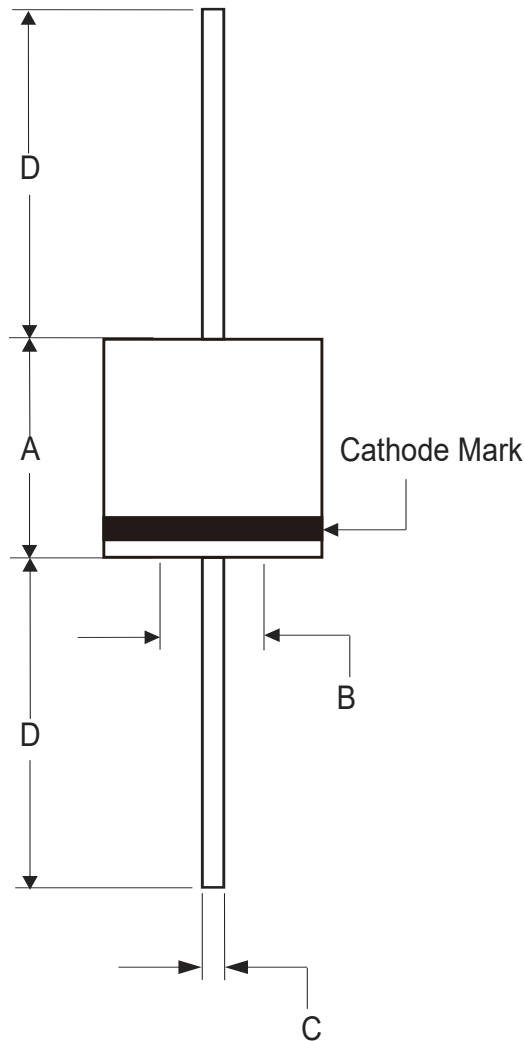

**Package 3D Photo**

Note: 1. High Temperature Solder Exemption Applied, see EU Directive Annex 7a.

**Package Outline Dimensions**

DIMENSIONS					
DIM	INCHES		MM		NOTE
	MIN	MAX	MIN	MAX	
A	0.340	0.360	8.60	9.10	
B	0.340	0.360	8.60	9.10	
C	0.048	0.052	1.20	1.32	
D	1.000	-----	25.40	-----	

## Reel Dimensions

Description	Dimension	Specification(mm)
Reel Diameter	A	330
Core Diameter (Outside Dimension)	B	16.6±0.4
Arbor Hole Diameter	C	85.7±0.3
Reel Width	D	79.0±1.0

## Reel Taping Specifications

Dimensions apply to both sides of the reel

Description	Dimension	Specification(mm)
Component Pitch	A	10.0±0.5
Inside Tape Spacing	B	52.4±1.5
Lead To Lead Eccentricity	[C <sub>1</sub> - C <sub>2</sub> ]	1.0 Max.
Lead Extension	D	0.5 Max.
Lead Bending	E	1.2 Max.
Cumulative Pitch	G	1.5 per 10 pitch
Exposed Adhesive	H	0.8 Max.
Tape Width	J	6.0±0.4
Tape Leader	Beginning and end of reel or ammo pack	300.0 Min.
Empty Spaces	Consecutive missing components not allowed	<0.1%
Polarity Marking	All polarized components shall be oriented in the same direction. The cathode tape shall be colored and the anode tape shall be white or light beige.	

### Ammo Size

Description	Dimension	Specification(mm typical)
Length	L	260
Width	W	75
Height	H	150