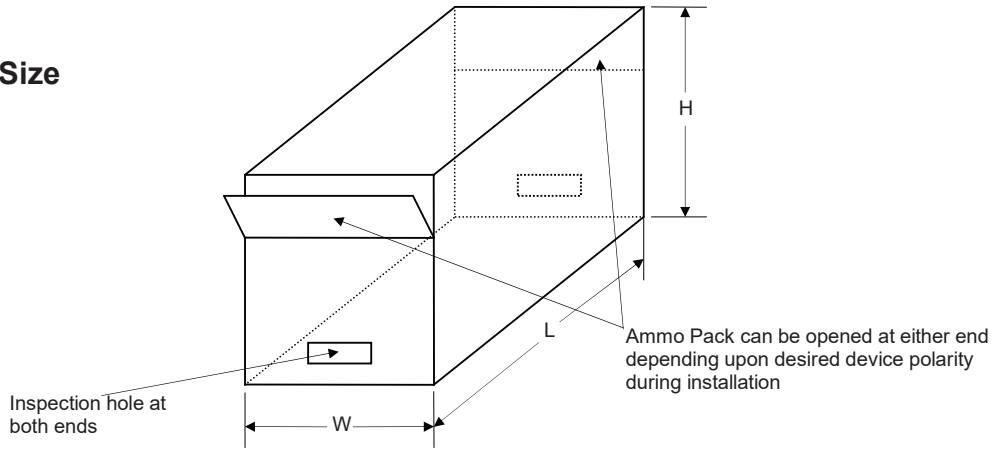

## Reel Taping Specifications

Dimensions apply to both sides of the reel

Description	Dimension	Specification(mm)
Component Pitch	A	10.0±0.5
Inside Tape Spacing	B	52.4±1.5
Lead To Lead Eccentricity	[C <sub>1</sub> - C <sub>2</sub> ]	1.0 Max.
Lead Extension	D	0.5 Max.
Lead Bending	E	1.2 Max.
Cumulative Pitch	G	1.5 per 10 pitch
Exposed Adhesive	H	0.8 Max.
Tape Width	J	6.0±0.4
Tape Leader	Beginning and end of reel or ammo pack	300.0 Min.
Empty Spaces	Consecutive missing components not allowed	<0.1%
Polarity Marking	All polarized components shall be oriented in the same direction. The cathode tape shall be colored and the anode tape shall be white or light beige.	

### Inbox Size

Description	Dimension	Specification(mm typical)
Length	A	305
Width	B	75
Height	C	40

### Carton Size

Description	Dimension	Specification(mm typical)
Length	L	310
Width	W	305
Height	H	260

### Ammo Size

Description	Dimension	Specification(mm typical)
Length	L	260
Width	W	75
Height	H	150