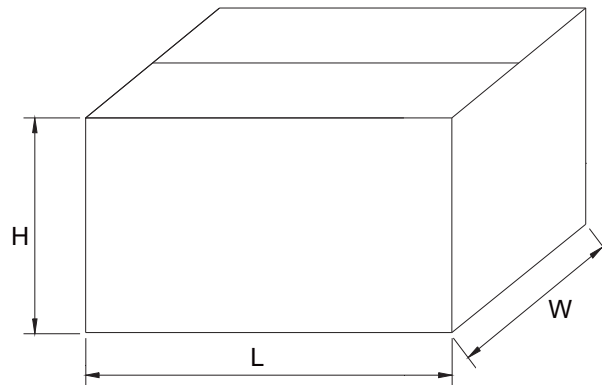

Bulk Packing Specification

Inbox Size

Description	Dimension	Specification(mm typical)
Length	A	305
Width	B	75
Height	C	40

Carton Size

Description	Dimension	Specification(mm typical)
Length	L	310
Width	W	305
Height	H	260