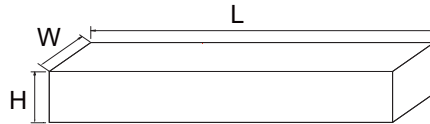

Bulk Packing Specification

Inbox Size

Description	Dimension	Specification(mm typical)
Length	A	305
Width	B	75
Height	C	40