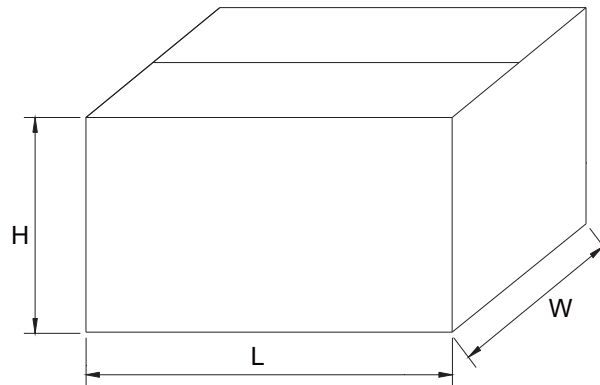

## Reel Dimensions

Description	Dimension	Specification(mm)
Reel Diameter	A	330
Core Diameter (Outside Dimension)	B	16.6±0.4
Arbor Hole Diameter	C	85.7±0.3
Reel Width	D	79.0±1.0

## Reel Taping Specifications

Dimensions apply to both sides of the reel

Description	Dimension	Specification(mm)
Component Pitch	A	10.0±0.5
Inside Tape Spacing	B	52.4±1.5
Lead To Lead Eccentricity	[C <sub>1</sub> - C <sub>2</sub> ]	1.0 Max.
Lead Extension	D	0.5 Max.
Lead Bending	E	1.2 Max.
Cumulative Pitch	G	1.5 per 10 pitch
Exposed Adhesive	H	0.8 Max.
Tape Width	J	6.0±0.4
Tape Leader	Beginning and end of reel or ammo pack	300.0 Min.
Empty Spaces	Consecutive missing components not allowed	<0.1%
Polarity Marking	All polarized components shall be oriented in the same direction. The cathode tape shall be colored and the anode tape shall be white or light beige.	

## Carton Size

Description	Dimension	Specification(mm typical)
Length	L	360
Width	W	350
Height	H	345

### Ammo Size

Description	Dimension	Specification(mm typical)
Length	L	260
Width	W	75
Height	H	150