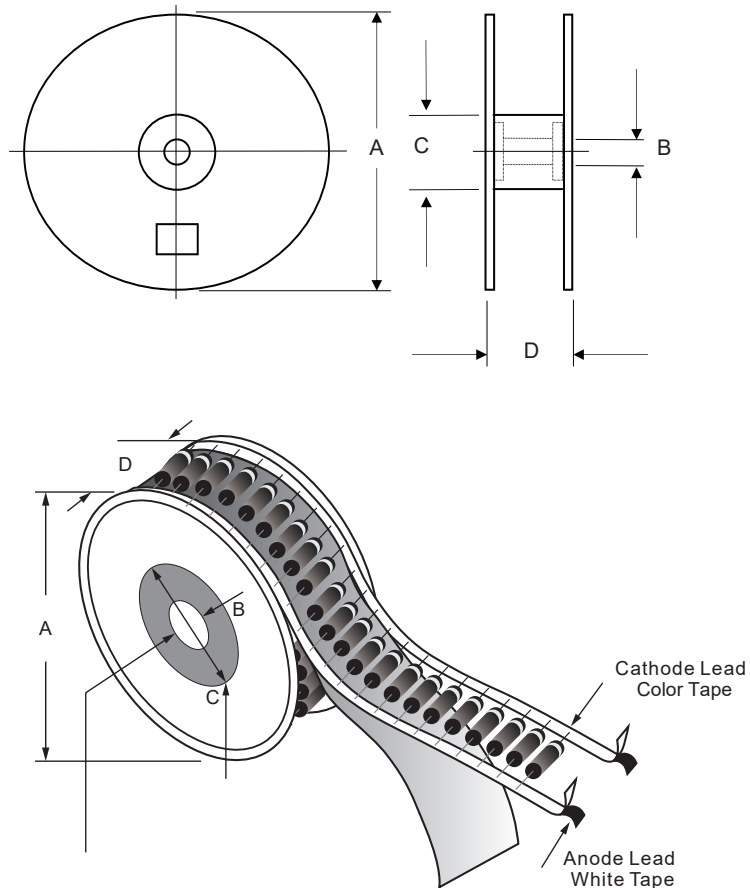

**Package 3D Photo**

Note: 1. High Temperature Solder Exemption Applied, see EU Directive Annex 7a.

**Package Outline Dimensions**

DIMENSIONS					
DIM	INCHES		MM		NOTE
	MIN	MAX	MIN	MAX	
A	0.340	0.360	8.60	9.10	
B	0.340	0.360	8.60	9.10	
C	0.048	0.052	1.20	1.32	
D	1.000	-----	25.40	-----	

## Reel Dimensions

Description	Dimension	Specification(mm)
Reel Diameter	A	330
Core Diameter (Outside Dimension)	B	16.6±0.4
Arbor Hole Diameter	C	85.7±0.3
Reel Width	D	79.0±1.0

## Reel Taping Specifications

Dimensions apply to both sides of the reel

Description	Dimension	Specification(mm)
Component Pitch	A	10.0±0.5
Inside Tape Spacing	B	52.4±1.5
Lead To Lead Eccentricity	[C <sub>1</sub> - C <sub>2</sub> ]	1.0 Max.
Lead Extension	D	0.5 Max.
Lead Bending	E	1.2 Max.
Cumulative Pitch	G	1.5 per 10 pitch
Exposed Adhesive	H	0.8 Max.
Tape Width	J	6.0±0.4
Tape Leader	Beginning and end of reel or ammo pack	300.0 Min.
Empty Spaces	Consecutive missing components not allowed	<0.1%
Polarity Marking	All polarized components shall be oriented in the same direction. The cathode tape shall be colored and the anode tape shall be white or light beige.	

### Ammo Size

Description	Dimension	Specification(mm typical)
Length	L	260
Width	W	75
Height	H	150