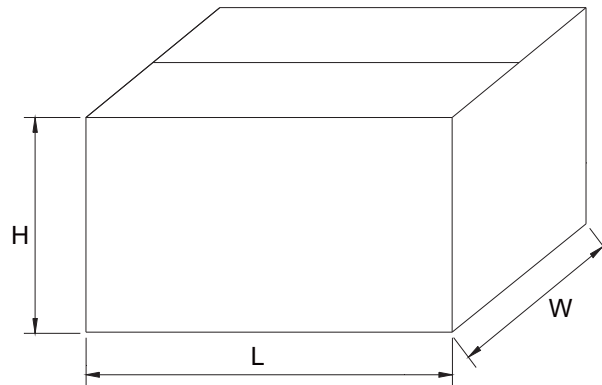

## Reel Dimensions

Description	Dimension	Specification(mm)
Reel Diameter	A	330
Core Diameter (Outside Dimension)	B	16.6±0.4
Arbor Hole Diameter	C	85.7±0.3
Reel Width	D	79.0±1.0

## Reel Taping Specifications

Dimensions apply to both sides of the reel

Description	Dimension	Specification(mm)
Component Pitch	A	5.0±0.5
Inside Tape Spacing	B	52.4±1.5
Lead To Lead Eccentricity	[C <sub>1</sub> - C <sub>2</sub> ]	1.0 Max.
Lead Extension	D	0.5 Max.
Lead Bending	E	1.2 Max.
Cumulative Pitch	G	1.5 per 10 pitch
Exposed Adhesive	H	0.8 Max.
Tape Width	J	6.0±0.4
Tape Leader	Beginning and end of reel or ammo pack	300.0 Min.
Empty Spaces	Consecutive missing components not allowed	<0.1%
Polarity Marking	All polarized components shall be oriented in the same direction. The cathode tape shall be colored and the anode tape shall be white or light beige.	

## Carton Size

Description	Dimension	Specification(mm typical)
Length	L	360
Width	W	350
Height	H	345

**Bulk Packing Specification**

**Inbox Size**

Description	Dimension	Specification(mm typical)
Length	L	200
Width	W	85
Height	H	20

**Carton Size**

Description	Dimension	Specification(mm typical)
Length	L	410
Width	W	265
Height	H	315