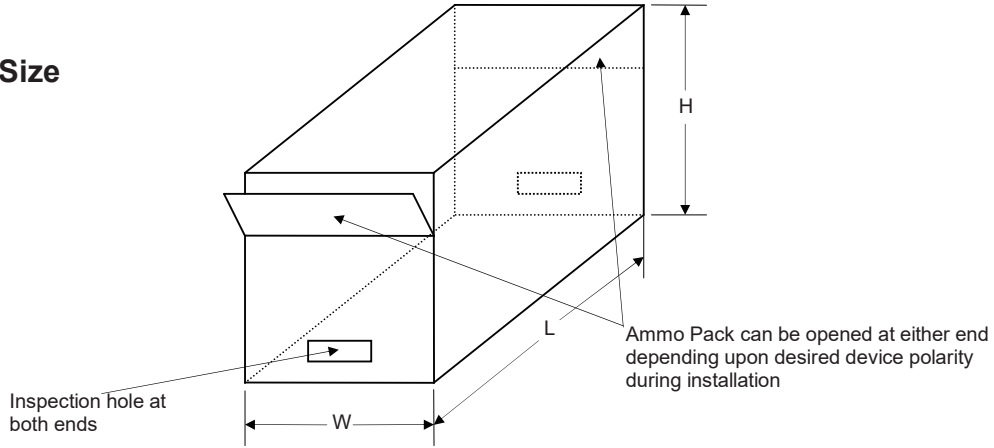

## Reel Dimensions

Description	Dimension	Specification(mm)
Reel Diameter	A	330
Core Diameter (Outside Dimension)	B	16.6±0.4
Arbor Hole Diameter	C	85.7±0.3
Reel Width	D	79.0±1.0

## Reel Taping Specifications

Dimensions apply to both sides of the reel

Description	Dimension	Specification(mm)
Component Pitch	A	5.0±0.5
Inside Tape Spacing	B	52.4±1.5
Lead To Lead Eccentricity	[C <sub>1</sub> - C <sub>2</sub> ]	1.0 Max.
Lead Extension	D	0.5 Max.
Lead Bending	E	1.2 Max.
Cumulative Pitch	G	1.5 per 10 pitch
Exposed Adhesive	H	0.8 Max.
Tape Width	J	6.0±0.4
Tape Leader	Beginning and end of reel or ammo pack	300.0 Min.
Empty Spaces	Consecutive missing components not allowed	<0.1%
Polarity Marking	All polarized components shall be oriented in the same direction. The cathode tape shall be colored and the anode tape shall be white or light beige.	

## Carton Size

Description	Dimension	Specification(mm typical)
Length	L	360
Width	W	350
Height	H	345

**Bulk Packing Specification**

**Inbox Size**

Description	Dimension	Specification(mm typical)
Length	L	200
Width	W	85
Height	H	20

**Carton Size**

Description	Dimension	Specification(mm typical)
Length	L	440
Width	W	210
Height	H	245

**Ammo Pack Dimensions**

**Ammo Size**

Description	Dimension	Specification(mm typical)
Length	L	260
Width	W	75
Height	H	140