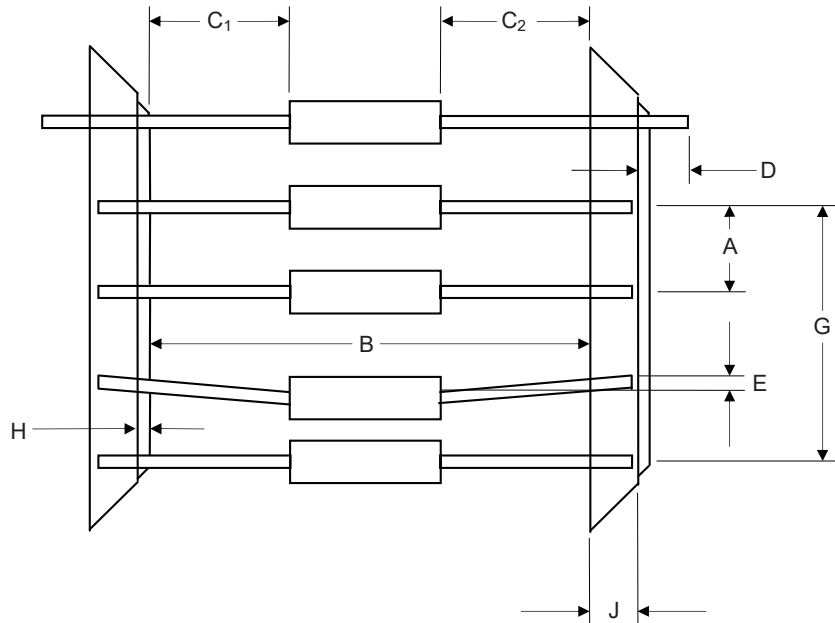

**Package 3D Photo**

Note: 1. High Temperature Solder Exemption Applied, see EU Directive Annex 7a.

**Package Outline Dimensions**

DIMENSIONS					
DIM	INCHES		MM		NOTE
	MIN	MAX	MIN	MAX	
A	0.160	0.205	4.10	5.20	
B	0.080	0.107	2.00	2.70	Φ
C	0.028	0.035	0.70	0.90	Φ
D	1.000	-----	25.40	-----	

## Reel Dimensions

Description	Dimension	Specification(mm)
Reel Diameter	A	330
Core Diameter (Outside Dimension)	B	16.6±0.4
Arbor Hole Diameter	C	85.7±0.3
Reel Width	D	79.0±1.0

## Reel Taping Specifications

Dimensions apply to both sides of the reel

Description	Dimension	Specification(mm)
Component Pitch	A	5.0±0.5
Inside Tape Spacing	B	52.4±1.5
Lead To Lead Eccentricity	[C <sub>1</sub> - C <sub>2</sub> ]	1.0 Max.
Lead Extension	D	0.5 Max.
Lead Bending	E	1.2 Max.
Cumulative Pitch	G	1.5 per 10 pitch
Exposed Adhesive	H	0.8 Max.
Tape Width	J	6.0±0.4
Tape Leader	Beginning and end of reel or ammo pack	300.0 Min.
Empty Spaces	Consecutive missing components not allowed	<0.1%
Polarity Marking	All polarized components shall be oriented in the same direction. The cathode tape shall be colored and the anode tape shall be white or light beige.	