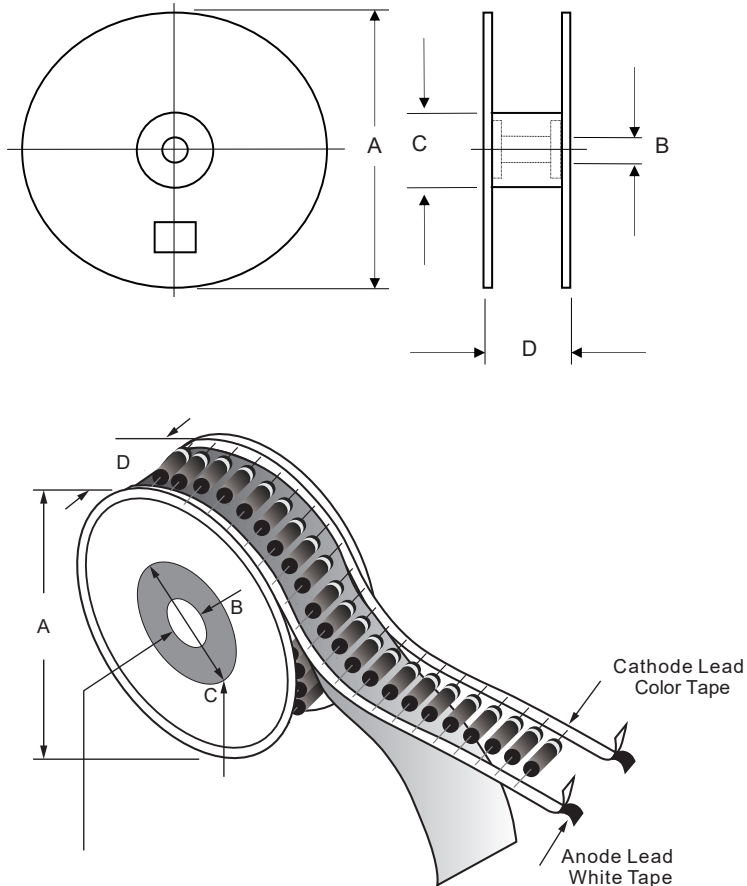

**Package 3D Photo**

Note: 1. High Temperature Solder Exemption Applied, see EU Directive Annex 7a.

**Package Outline Dimensions**

DIMENSIONS					
DIM	INCHES		MM		NOTE
	MIN	MAX	MIN	MAX	
A	0.160	0.205	4.10	5.20	
B	0.080	0.107	2.00	2.70	Φ
C	0.028	0.035	0.70	0.90	Φ
D	1.000	-----	25.40	-----	

## Reel Dimensions

Description	Dimension	Specification(mm)
Reel Diameter	A	330
Core Diameter (Outside Dimension)	B	16.6±0.4
Arbor Hole Diameter	C	85.7±0.3
Reel Width	D	79.0±1.0

## Reel Taping Specifications

Dimensions apply to both sides of the reel

Description	Dimension	Specification(mm)
Component Pitch	A	5.0±0.5
Inside Tape Spacing	B	52.4±1.5
Lead To Lead Eccentricity	[C <sub>1</sub> - C <sub>2</sub> ]	1.0 Max.
Lead Extension	D	0.5 Max.
Lead Bending	E	1.2 Max.
Cumulative Pitch	G	1.5 per 10 pitch
Exposed Adhesive	H	0.8 Max.
Tape Width	J	6.0±0.4
Tape Leader	Beginning and end of reel or ammo pack	300.0 Min.
Empty Spaces	Consecutive missing components not allowed	<0.1%
Polarity Marking	All polarized components shall be oriented in the same direction. The cathode tape shall be colored and the anode tape shall be white or light beige.	

**Carton Size**

Description	Dimension	Specification(mm typical)
Length	L	410
Width	W	265
Height	H	315