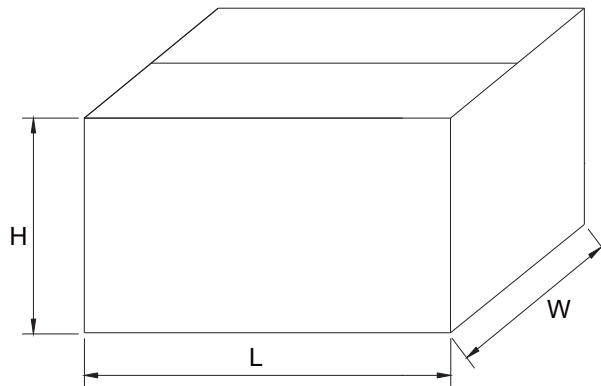

## Reel Taping Specifications

Dimensions apply to both sides of the reel

Description	Dimension	Specification(mm)
Component Pitch	A	5.0±0.5
Inside Tape Spacing	B	52.4±1.5
Lead To Lead Eccentricity	[C <sub>1</sub> - C <sub>2</sub> ]	1.0 Max.
Lead Extension	D	0.5 Max.
Lead Bending	E	1.2 Max.
Cumulative Pitch	G	1.5 per 10 pitch
Exposed Adhesive	H	0.8 Max.
Tape Width	J	6.0±0.4
Tape Leader	Beginning and end of reel or ammo pack	300.0 Min.
Empty Spaces	Consecutive missing components not allowed	<0.1%
Polarity Marking	All polarized components shall be oriented in the same direction. The cathode tape shall be colored and the anode tape shall be white or light beige.	

## Carton Size

Description	Dimension	Specification(mm typical)
Length	L	360
Width	W	350
Height	H	345

**Bulk Packing Specification**

**Inbox Size**

Description	Dimension	Specification(mm typical)
Length	L	200
Width	W	85
Height	H	20

**Carton Size**

Description	Dimension	Specification(mm typical)
Length	L	440
Width	W	210
Height	H	245

**Ammo Pack Dimensions**

**Ammo Size**

Description	Dimension	Specification(mm typical)
Length	L	260
Width	W	75
Height	H	140

**Carton Size**

Description	Dimension	Specification(mm typical)
Length	L	410
Width	W	265
Height	H	315