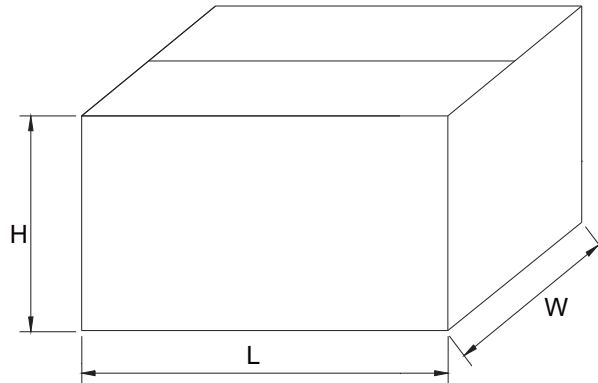

## Reel Dimensions

Description	Dimension	Specification(mm)
Reel Diameter	A	330
Core Diameter (Outside Dimension)	B	16.6±0.4
Arbor Hole Diameter	C	85.7±0.3
Reel Width	D	79.0±1.0

## Reel Taping Specifications

Dimensions apply to both sides of the reel

Description	Dimension	Specification(mm)
Component Pitch	A	5.0±0.5
Inside Tape Spacing	B	52.4±1.5
Lead To Lead Eccentricity	[C <sub>1</sub> - C <sub>2</sub> ]	1.0 Max.
Lead Extension	D	0.5 Max.
Lead Bending	E	1.2 Max.
Cumulative Pitch	G	1.5 per 10 pitch
Exposed Adhesive	H	0.8 Max.
Tape Width	J	6.0±0.4
Tape Leader	Beginning and end of reel or ammo pack	300.0 Min.
Empty Spaces	Consecutive missing components not allowed	<0.1%
Polarity Marking	All polarized components shall be oriented in the same direction. The cathode tape shall be colored and the anode tape shall be white or light beige.	

## Carton Size

Description	Dimension	Specification(mm typical)
Length	L	360
Width	W	350
Height	H	345

**Bulk Packing Specification**

**Inbox Size**

Description	Dimension	Specification(mm typical)
Length	L	200
Width	W	85
Height	H	20

**Carton Size**

Description	Dimension	Specification(mm typical)
Length	L	440
Width	W	210
Height	H	245

**Ammo Pack Dimensions**

**Ammo Size**

Description	Dimension	Specification(mm typical)
Length	L	260
Width	W	75
Height	H	140