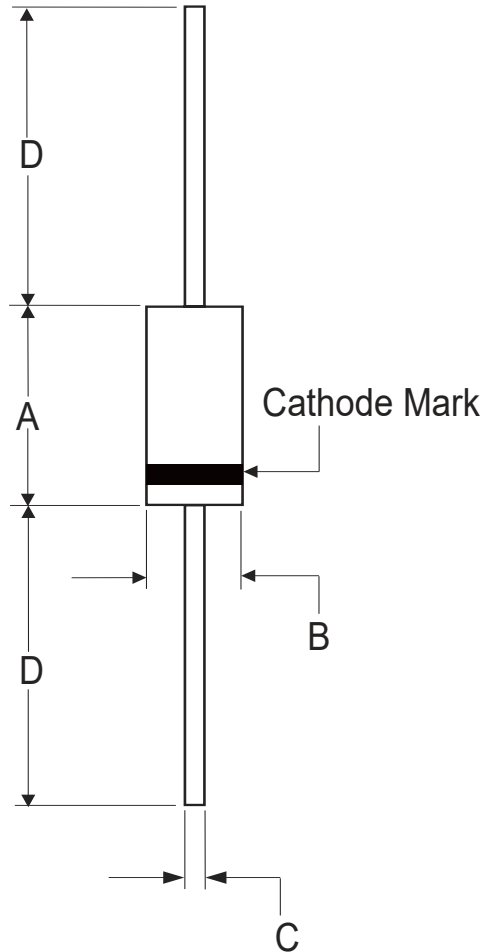

**Mechanical Data**

- Weight: 0.330 grams (Approximate)
- Halogen Free Available Upon Request By Adding Suffix "-HF"
- Epoxy Meets UL 94 V-0 Flammability Rating
- Lead Free Finish/RoHS Compliant (Note1) ("P" Suffix Designates RoHS Compliant. See Ordering Information)

**Package 3D Photo**

Note: 1. High Temperature Solder Exemption Applied, see EU Directive Annex 7a.

**Package Outline Dimensions**

DIMENSIONS					
DIM	INCHES		MM		NOTE
	MIN	MAX	MIN	MAX	
A	0.160	0.205	4.10	5.20	
B	0.080	0.107	2.00	2.70	Φ
C	0.028	0.035	0.70	0.90	Φ
D	1.000	-----	25.40	-----	

## Reel Dimensions

Description	Dimension	Specification(mm)
Reel Diameter	A	330
Core Diameter (Outside Dimension)	B	16.6±0.4
Arbor Hole Diameter	C	85.7±0.3
Reel Width	D	79.0±1.0

## Reel Taping Specifications

Dimensions apply to both sides of the reel

Description	Dimension	Specification(mm)
Component Pitch	A	5.0±0.5
Inside Tape Spacing	B	52.4±1.5
Lead To Lead Eccentricity	[C <sub>1</sub> - C <sub>2</sub> ]	1.0 Max.
Lead Extension	D	0.5 Max.
Lead Bending	E	1.2 Max.
Cumulative Pitch	G	1.5 per 10 pitch
Exposed Adhesive	H	0.8 Max.
Tape Width	J	6.0±0.4
Tape Leader	Beginning and end of reel or ammo pack	300.0 Min.
Empty Spaces	Consecutive missing components not allowed	<0.1%
Polarity Marking	All polarized components shall be oriented in the same direction. The cathode tape shall be colored and the anode tape shall be white or light beige.	