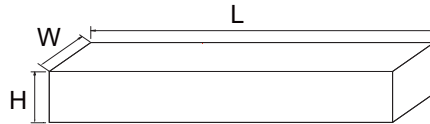

## Reel Dimensions

Description	Dimension	Specification(mm)
Reel Diameter	A	330
Core Diameter (Outside Dimension)	B	16.6±0.4
Arbor Hole Diameter	C	85.7±0.3
Reel Width	D	79.0±1.0

## Reel Taping Specifications

Dimensions apply to both sides of the reel

Description	Dimension	Specification(mm)
Component Pitch	A	5.0±0.5
Inside Tape Spacing	B	52.4±1.5
Lead To Lead Eccentricity	[C <sub>1</sub> - C <sub>2</sub> ]	1.0 Max.
Lead Extension	D	0.5 Max.
Lead Bending	E	1.2 Max.
Cumulative Pitch	G	1.5 per 10 pitch
Exposed Adhesive	H	0.8 Max.
Tape Width	J	6.0±0.4
Tape Leader	Beginning and end of reel or ammo pack	300.0 Min.
Empty Spaces	Consecutive missing components not allowed	<0.1%
Polarity Marking	All polarized components shall be oriented in the same direction. The cathode tape shall be colored and the anode tape shall be white or light beige.	

## Carton Size

Description	Dimension	Specification(mm typical)
Length	L	360
Width	W	350
Height	H	345

**Bulk Packing Specification**

**Inbox Size**

Description	Dimension	Specification(mm typical)
Length	L	200
Width	W	85
Height	H	20

**Carton Size**

Description	Dimension	Specification(mm typical)
Length	L	440
Width	W	210
Height	H	245

**Ammo Pack Dimensions**

**Ammo Size**

Description	Dimension	Specification(mm typical)
Length	L	260
Width	W	75
Height	H	140